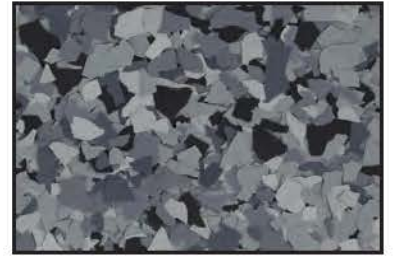

DECORATIVE CHIP COLOR SELECTION

ORBIT

OUTBACK

GRAVEL

NIGHTFALL

SHORELINE

WOMBAT

STONEWASH

TIDAL WAVE

FEATHER GRAY

DOMINO

COYOTE

CREEKBED

AUTUMN BROWN

CABIN FEVER

MUSHROOM

GUNFLINT

ARROWHEAD

OZARK

CARBON

DOLERITE

CASCADE

YUKON

YOSEMITE

EUROPA

WEATHERED GRAY

BASALT

MARRIOTT